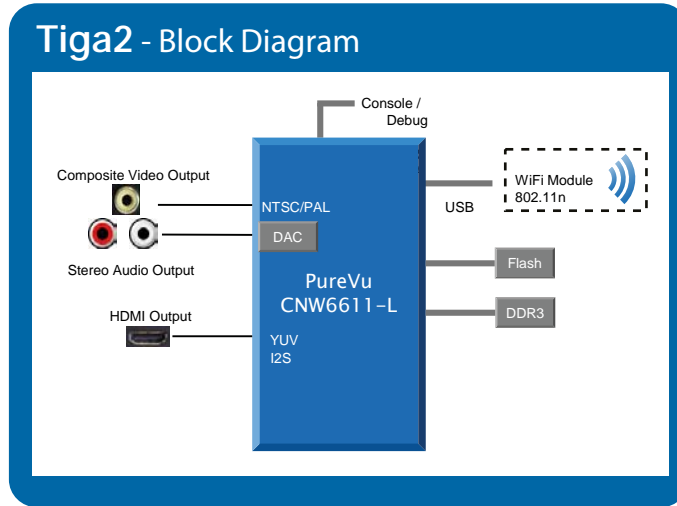

Based on the innovative CNW6611L media SoC from Cavium, the Tiga2 adapter reference design offers support for full 1080p high definition content. The reference platform is perfectly suitable for wireless PC monitors, flat panel displays, and wireless display adapters.

APPLICATIONS

- Wireless display TV adapter
- Home media streaming receiver
- Wireless monitors and TV module

KEY FEATURES

- Multi-format audio and video decode
- Support for WiVu, WFD, and DLNA
- HDMI 1.3 output
- Up to 1080p display capability
- Support for HDCP 2.x and DTCP-IP

Tiga2-Universal Wireless Display Adapter Reference Design

Preliminary Product Brief

FEATURES

Video Processor

- Support MPEG-2 high definition main profile, up to HD MP@HL, decode
- Support H.264 high, main and base profile, up to HD HP@L4.1, decode
- Support VC-1 SP/MP/AP profile at 1080p@30fps, decode
- Support AVS high definition jizhun profile, up to HD JIZHUN@6.2, decode
- Support MPEG4 SP & ASP, H.263 & Sorenson Spark, DivX Home Theater Profile, Real Video 8/9/10 at 1080p@30fps, decode
- Max resolution: 1080p30 or 1080i60

Audio Processor

- Programmable audio DSP with advanced DMA
- Decodes MP1/2/3, AC3, AAC-LC, HE-AAC audio streams
- 7.1-channel decoding and output

Security

- HDCP 2.0 to HDCP 2.x
- DTCP-IP

Video & Audio I/Os